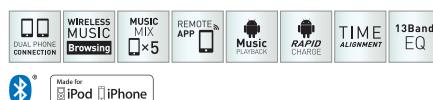

DPX-M3100BT

Double-DIN Bluetooth / iPod / USB Receiver