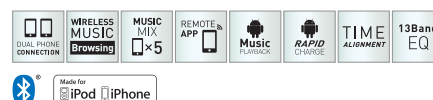

KMM-BT504DAB

DAB Tuner / Bluetooth / iPod / USB Receiver

KMM-DAB403

Bluetooth / iPod / USB Receiver

DPX-7100DAB

Double-DIN DAB Tuner / Bluetooth / iPod / USB / CD Receiver

KMM-204

iPod / USB Receiver

KMM-BT204

Bluetooth / iPod / USB Receiver

DPX-5100BT

Double-DIN Bluetooth / iPod / USB / CD Receiver

DPX-M3100BT

Double-DIN Bluetooth / iPod / USB Receiver

DUAL PHONE CONNECTION

Connessione a due telefoni

Consente di collegare due telefoni per il funzionamento in viva-voce, in qualunque momento. È facile passare da un telefono all'altro, grazie ad un unico tasto. Anche rispondere, chiamare o cercare un numero in rubrica è sempre più facile, grazie ad una GUI intuitiva.

SOUND QUALITY

13Band EQ

EQ a 13 bande

13 bande di equalizzazione offrono una sintonizzazione audio dettagliata per adattarsi al tuo gusto e all'ambiente di ascolto.

TIME ALIGNMENT

Time Alignment

Il suono proveniente da una varietà di altoparlanti situati all'interno della tua auto è regolato nell'emissione temporale per arrivare all'orecchio dell'ascoltatore esattamente nello stesso momento.

SHORT BODY

Sia i prodotti multimedia che i ricevitori audio quest'anno sono ulteriormente ridotti in profondità, semplificandone l'installazione su una gamma sempre più ampia di vetture.

* Remote App / Dual Phone Connection potrebbero non essere disponibili in tutti i paesi