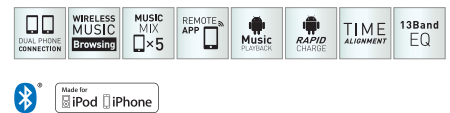

KDC-BT720DAB

DAB Tuner / Bluetooth / iPod / USB / CD Receiver

KDC-X5200BT

Bluetooth / iPod / USB / CD Receiver

KDC-BT520U

Bluetooth / iPod / USB / CD Receiver

KDC-DAB400U

DAB Tuner / iPod / USB / CD Receiver