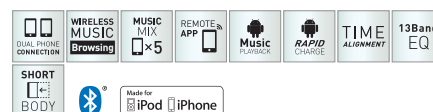

Bluetooth / iPod / USB Receiver

DPX-7100DAB

Double-DIN DAB Tuner / Bluetooth / iPod / USB / CD Receiver

KMM-204

iPod / USB Receiver

KMM-BT204

Bluetooth / iPod / USB Receiver

DPX-5100BT